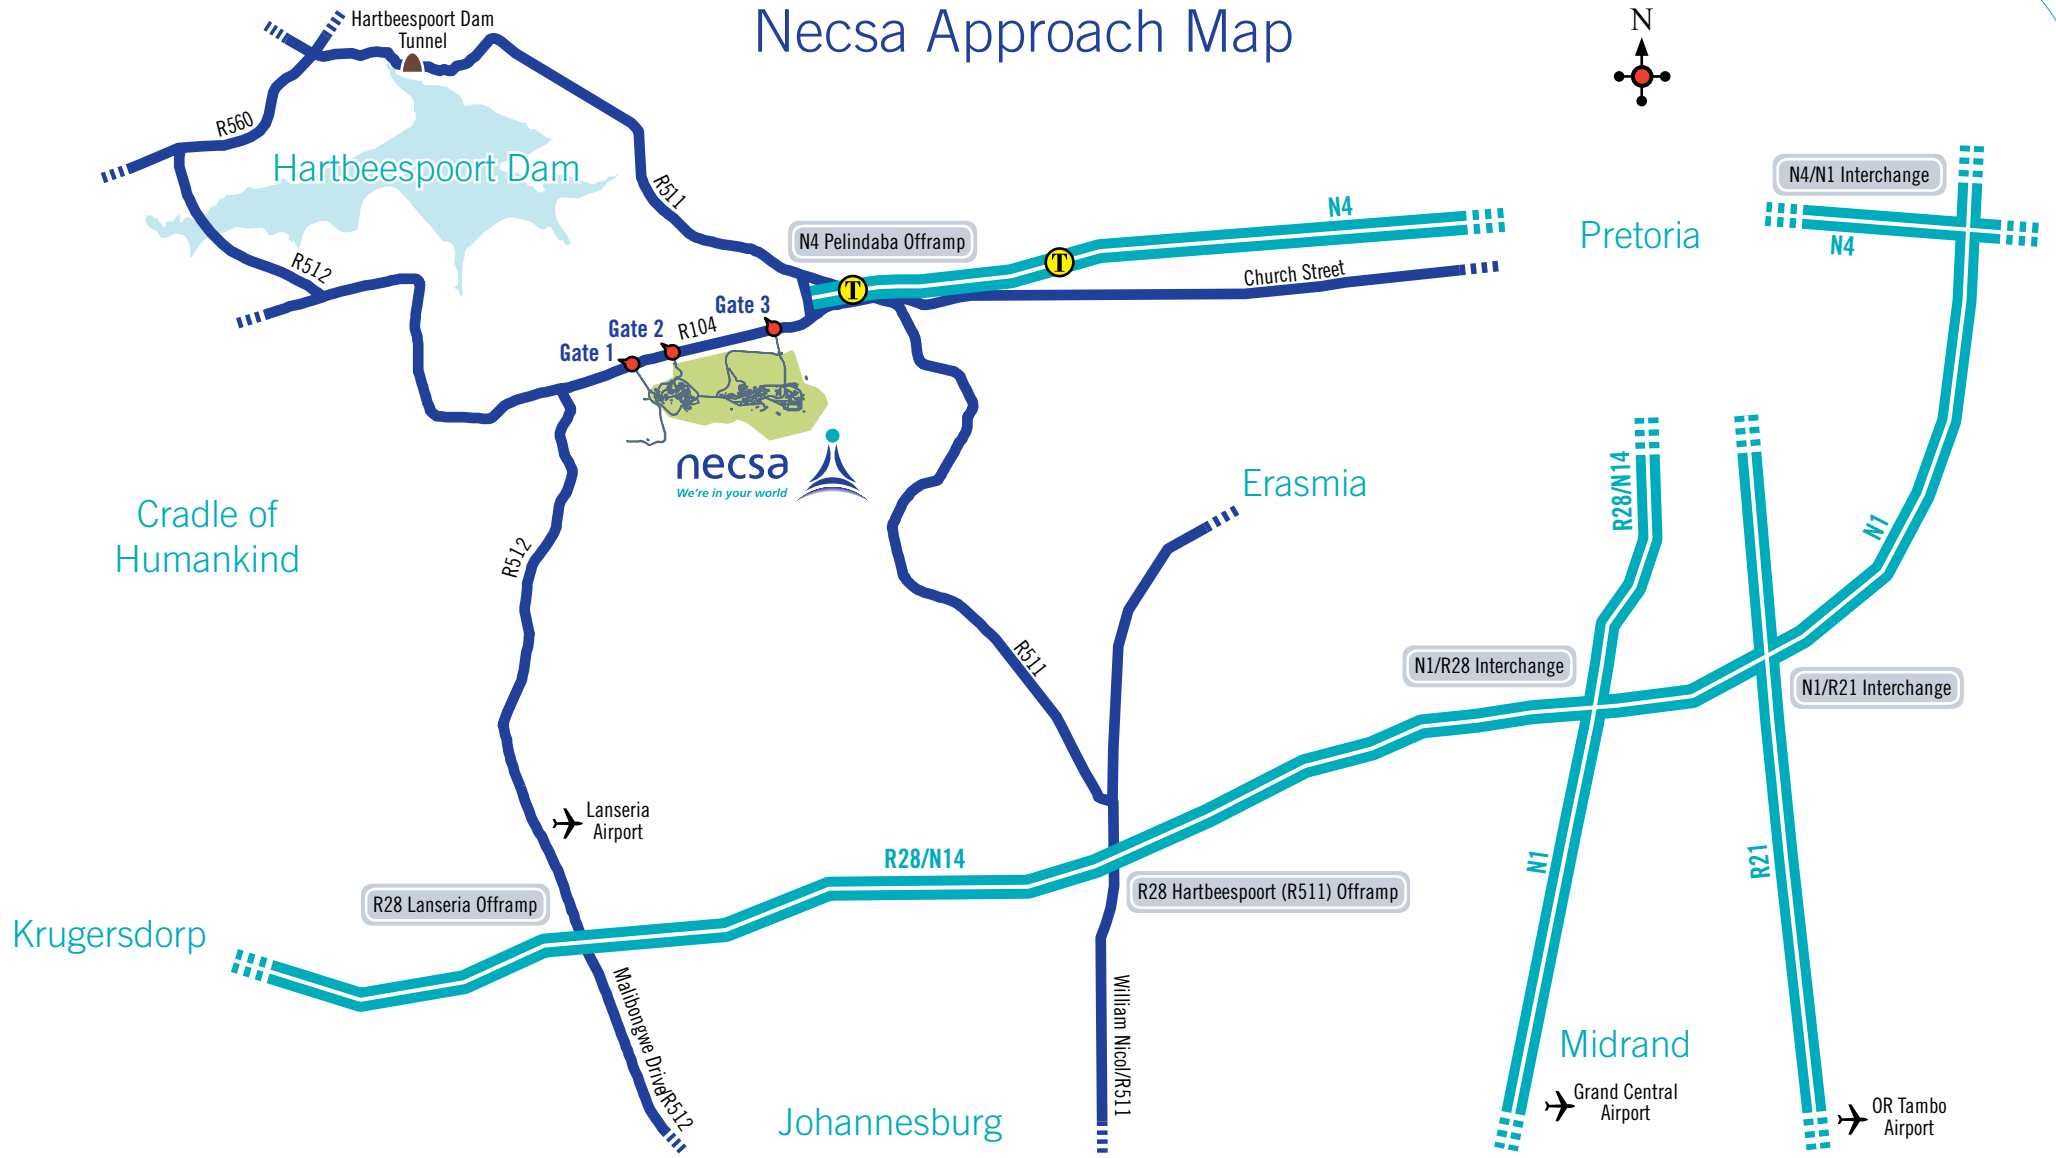

# Necsa Approach Map

## Legend

-  National Highways
-  Main Roads
-  Airport
-  Toll Gate

## GPS Co-ordinates

- Gate 1:** S25°47'32.1" E027°54'32.1"
- Gate 2:** S25°47'22.9" E027°55'07.1"
- Gate 3:** S25°47'03.0" E027°56'38.8"

T +27 12 305 4911  
F +27 12 305 3111