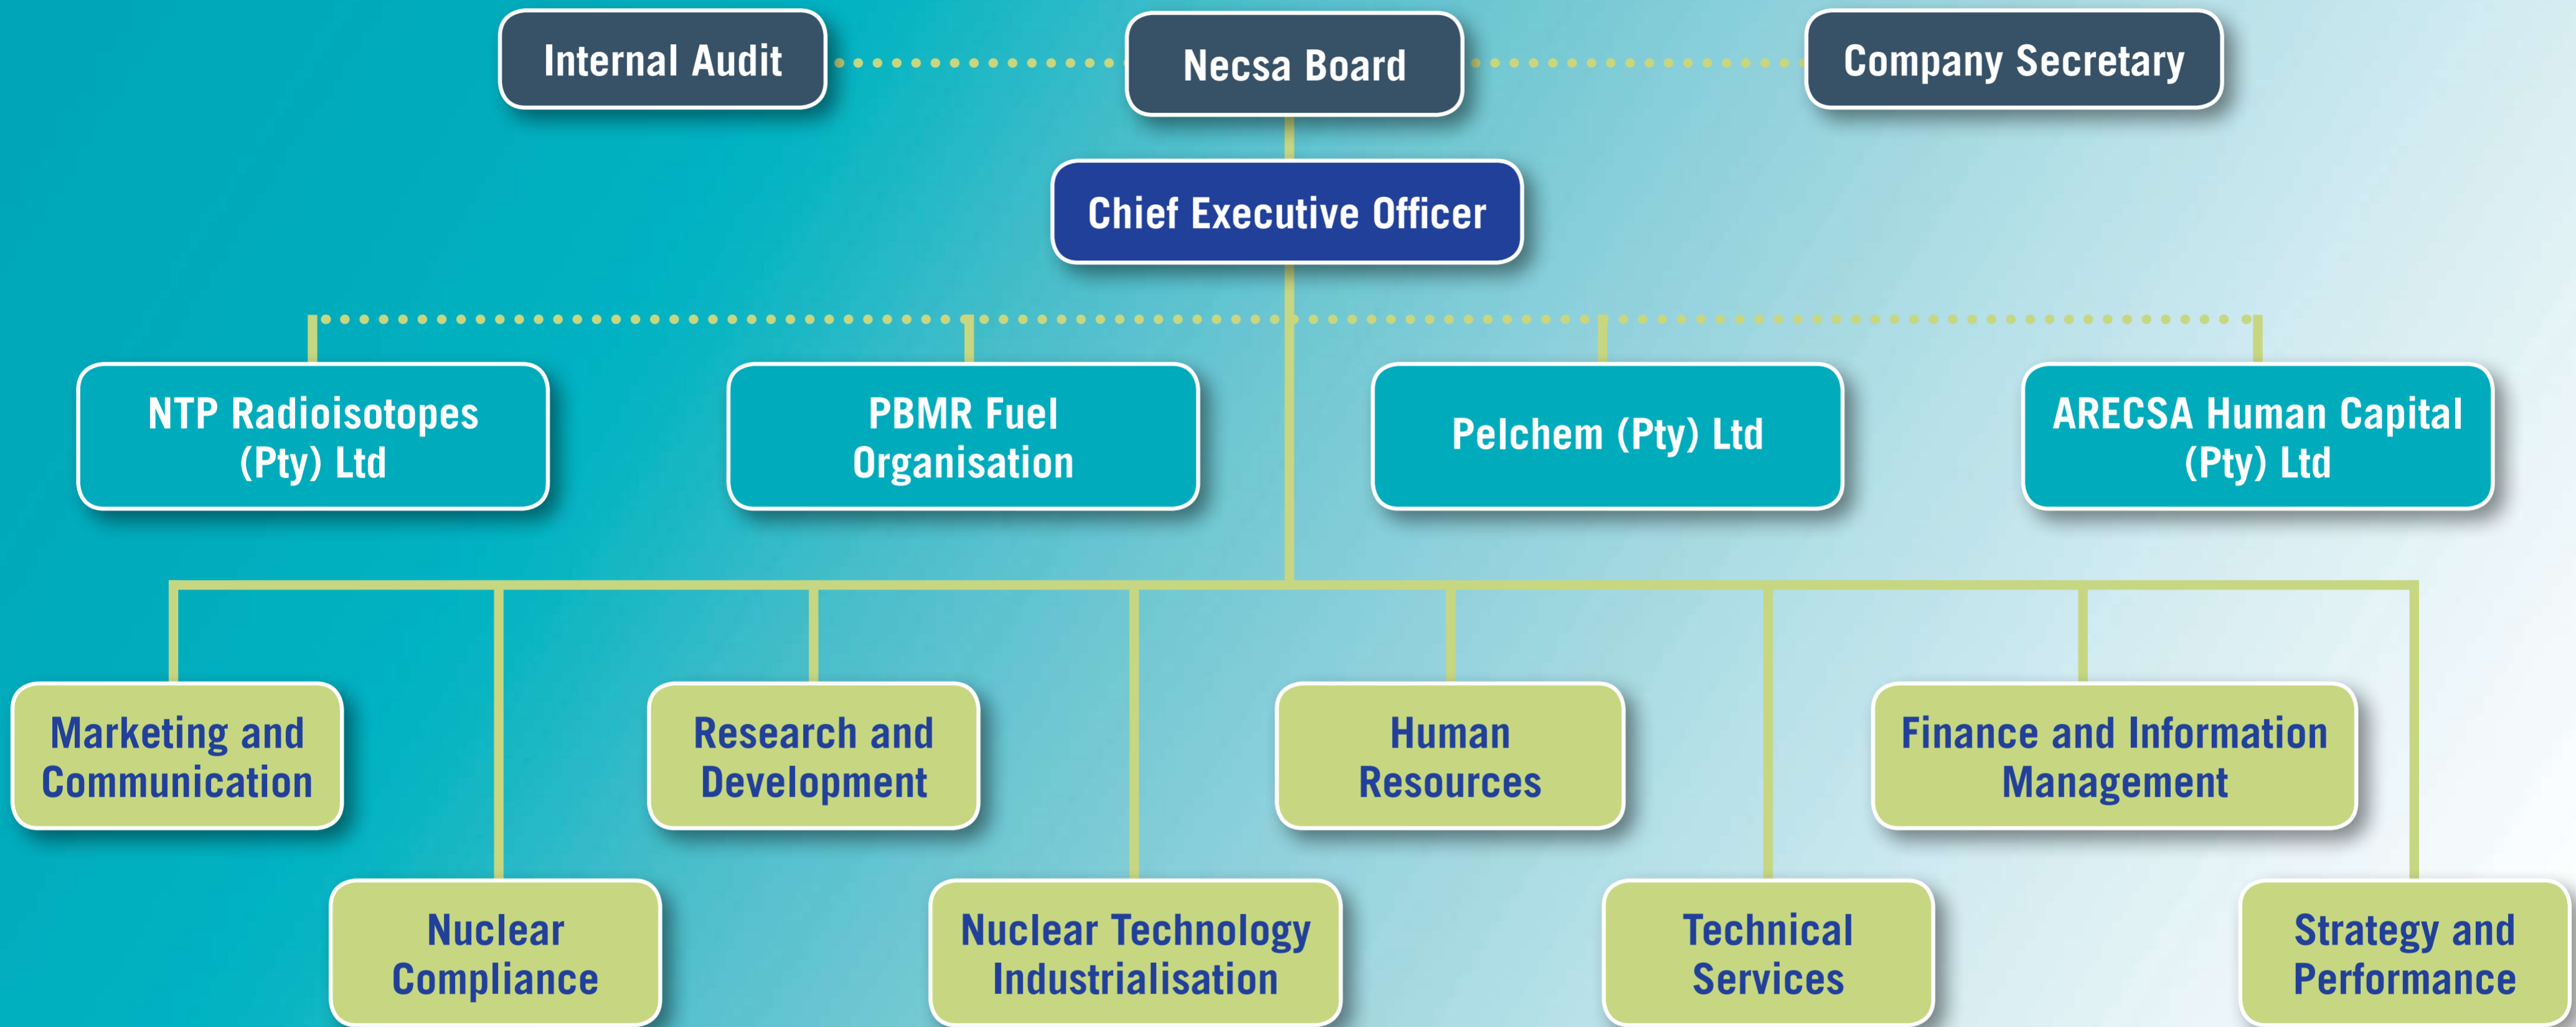

Necsa Organisational Structure

Dr Rob Adam
Chief Executive Officer

PO Box 582
Pretoria 0001
South Africa

T +27 12 305 4911
F +27 12 305 3111
www.necsa.co.za